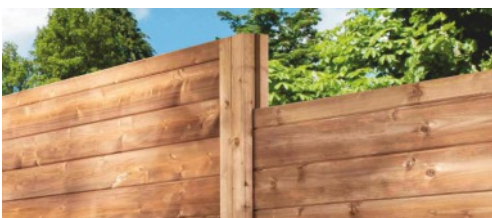

SECTION			PALETTE
21 x 120 mm	V. CDC4200 M. CDC5200	V. CDE4200 M. CDE5200	104 pcs
27 x 120 mm	V. CDD4200 M. CDD4200	V. CDF4200 M. CDF5200	104 pcs